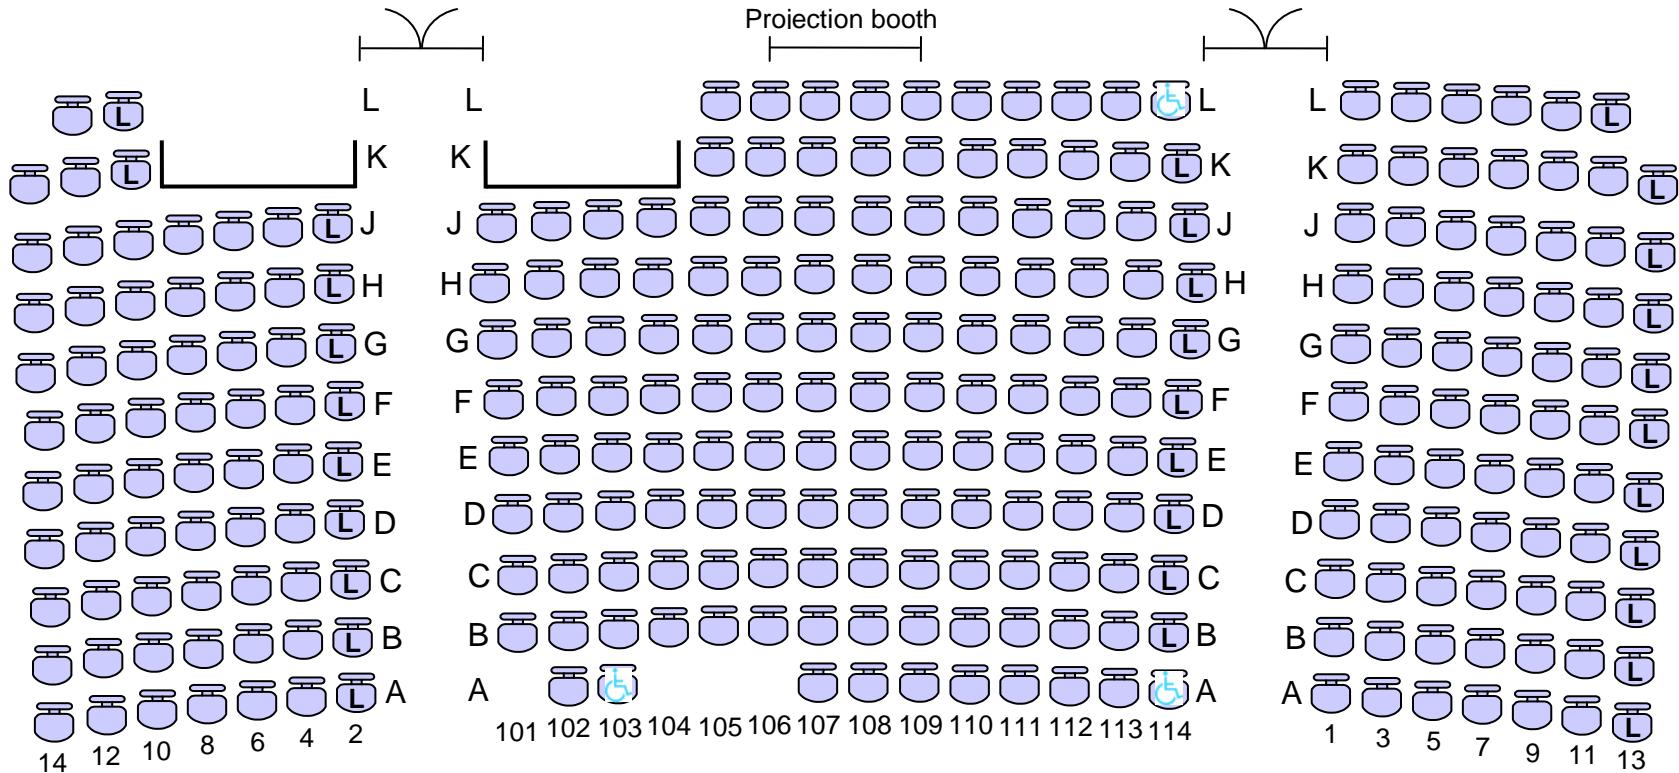

Broida 1610 Seating chart

(Capacity: 286 (Left, 68; Center, 142; Right, 76), not including bays for disabled students.)

NOTE: This drawing is not to scale. It is merely schematic, and it may deviate somewhat from the actual seat layout.

denotes seat with left-hand writing tablet.

denotes seat for a handicapped person (on outside, no end panel, swing-up arm; writing tablet on inside arm).