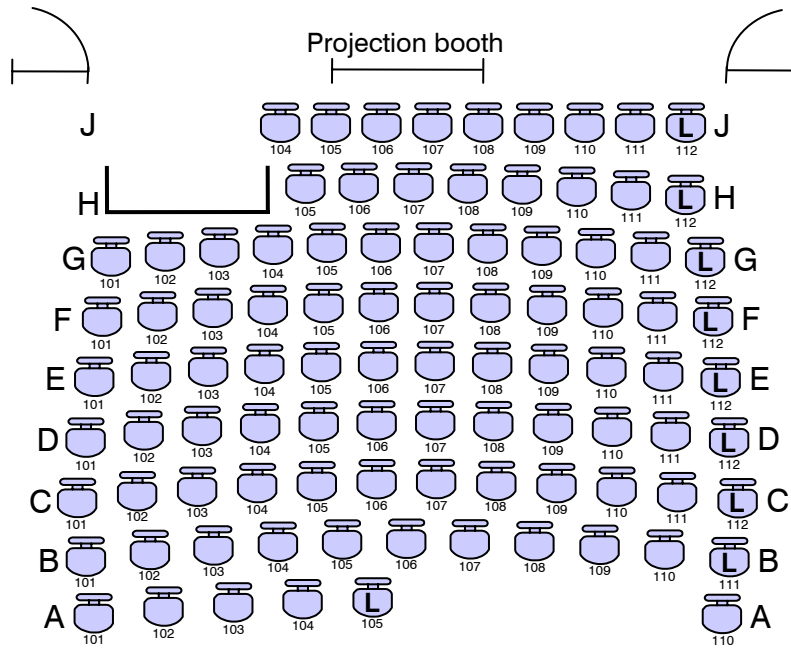

Broida 1640 Seating chart

(Capacity: 94, not including bays for disabled students.)

NOTE: This drawing is not to scale. It is merely schematic, and it may deviate somewhat from the actual seat layout.

 denotes seat with left-hand writing tablet.